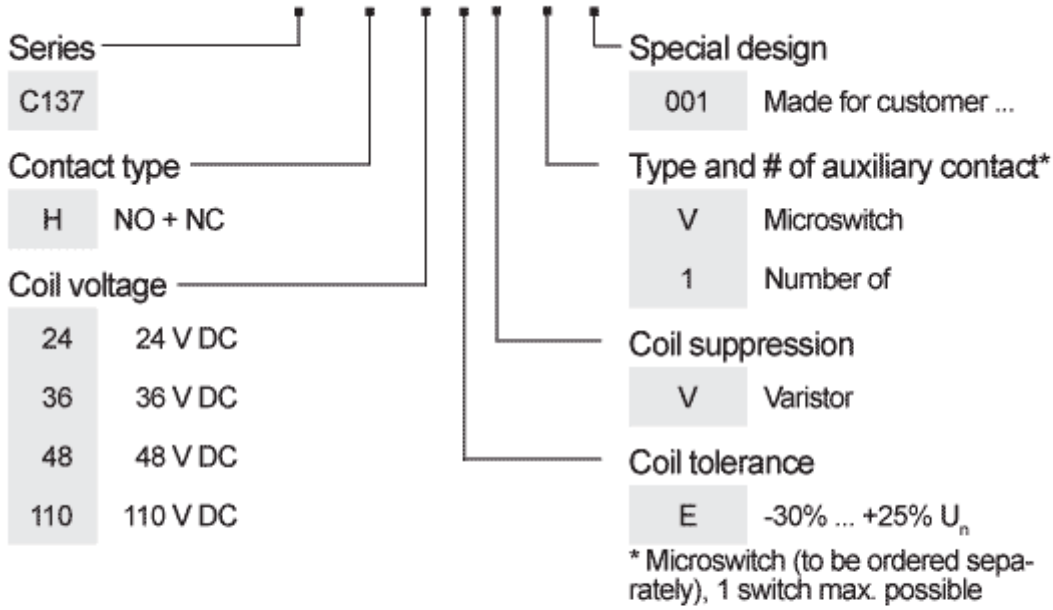

İMAJ TEKNİK
ELEKTRİK ELEKTRONİK MALZ. SAN. VE TİC. LTD. ŞTİ.

Ordering code: Contactor for battery voltages

Example: **C137 H/ 24EV-V1 001**

Type C contactors are NO contactors fitted with magnetic blowout. Here the NO contact functions as circuit-breaker within an open contact design. Type H contactors, however, feature an additional NC contact which is galvanically isolated and has a potential of its own. **So, for type H SPDT contactors is to be observed that only the NO contact may be used for breaking the circuit, whereas the NC contact should only be used for power transmission functions.**